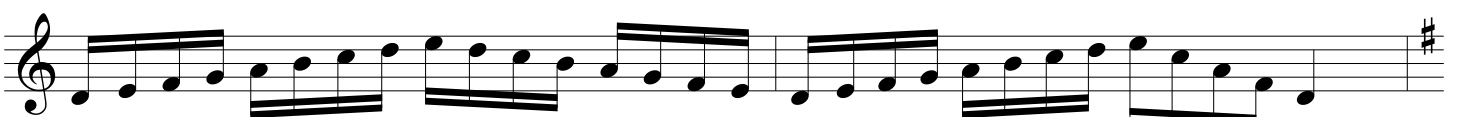

MINNESOTA ALL-STATE JAZZ SCALES

Guitar/Vibes

♩ = 100

E^bMaj7

Fm7

B^bmaj7

Cm7

Fmaj7

Gm7

Cmaj7

Dm7

Gmaj7